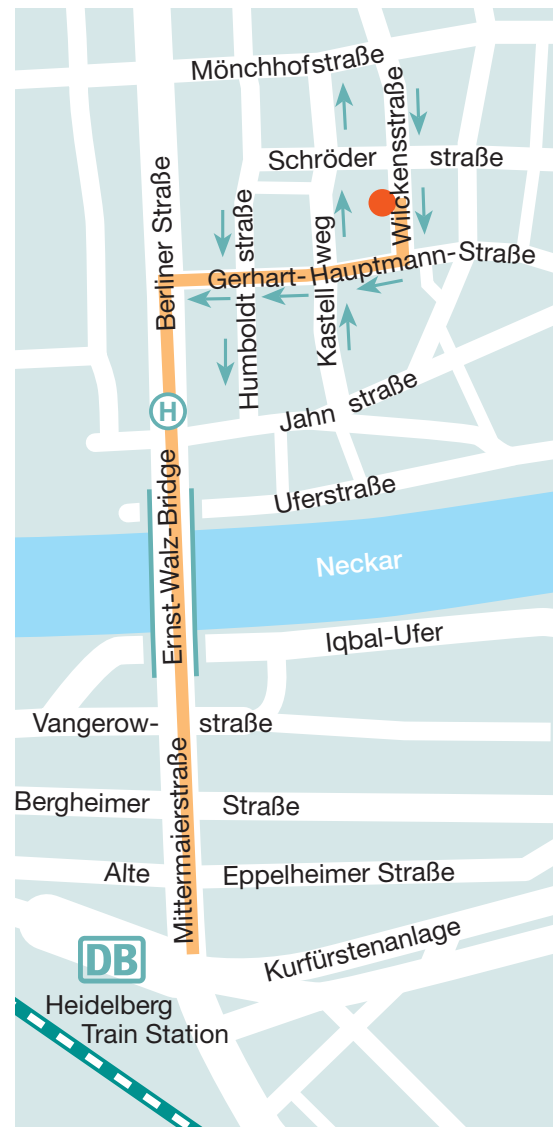

The 3rd street to the left is Wilckensstraße.

The Institute is house number 3 and will be on the left side.

Walking time is about 6 min.

■ Taxi from the Train Station:

Travel time about 7 min.

■ Walking from the Train Station:

Leave the train station through the exit across from the rails (not the side exit located on the right). Cross the street with the tram rails.

Turn left onto Mittermaierstraße so that the Printmedia Academy Horse is on your right side. Continue straight ahead crossing the Ernst-Walz-Bridge. At Gerhart-Hauptmann-Straße, the 2nd street after the bridge, turn right.

The 3rd street to the left is Wilckensstraße.

The Institute is house number 3 and will be on the left side.

Walking time about 20 min.

■ Arriving by car from Mannheim or the Heidelberg Highway Interchange:

Drive along the A 656 towards Heidelberg. Keep left and turn left at the first stoplight (direction "Eberbach, B37"). Continue along the road and make the first right after passing underneath the bridge. Cross over the Ernst-Walz-Bridge and continue on straight. At the 2nd traffic light after the bridge (you will see a Shell gas station ahead) turn right onto Mönchhofstraße. Take the 3rd street on the right (Wilckensstraße).

IFEU, at house number 3, will be on your right.

Attention: Make sure your **parking disc** is visible. If you don't have one you can receive a day pass from the IFEU secretariat.

Contact

ifeu – Institut für Energie- und
Umweltforschung Heidelberg GmbH
Wilckensstraße 3, 69120 Heidelberg, Germany
Phone: +49 (0) 6221 / 47 67 -0
Fax: +49 (0) 6221 / 47 67 -19
Email: ifeu@ifeu.de
www.ifeu.de

**ifeu – Institut für Energie-
und Umweltforschung**